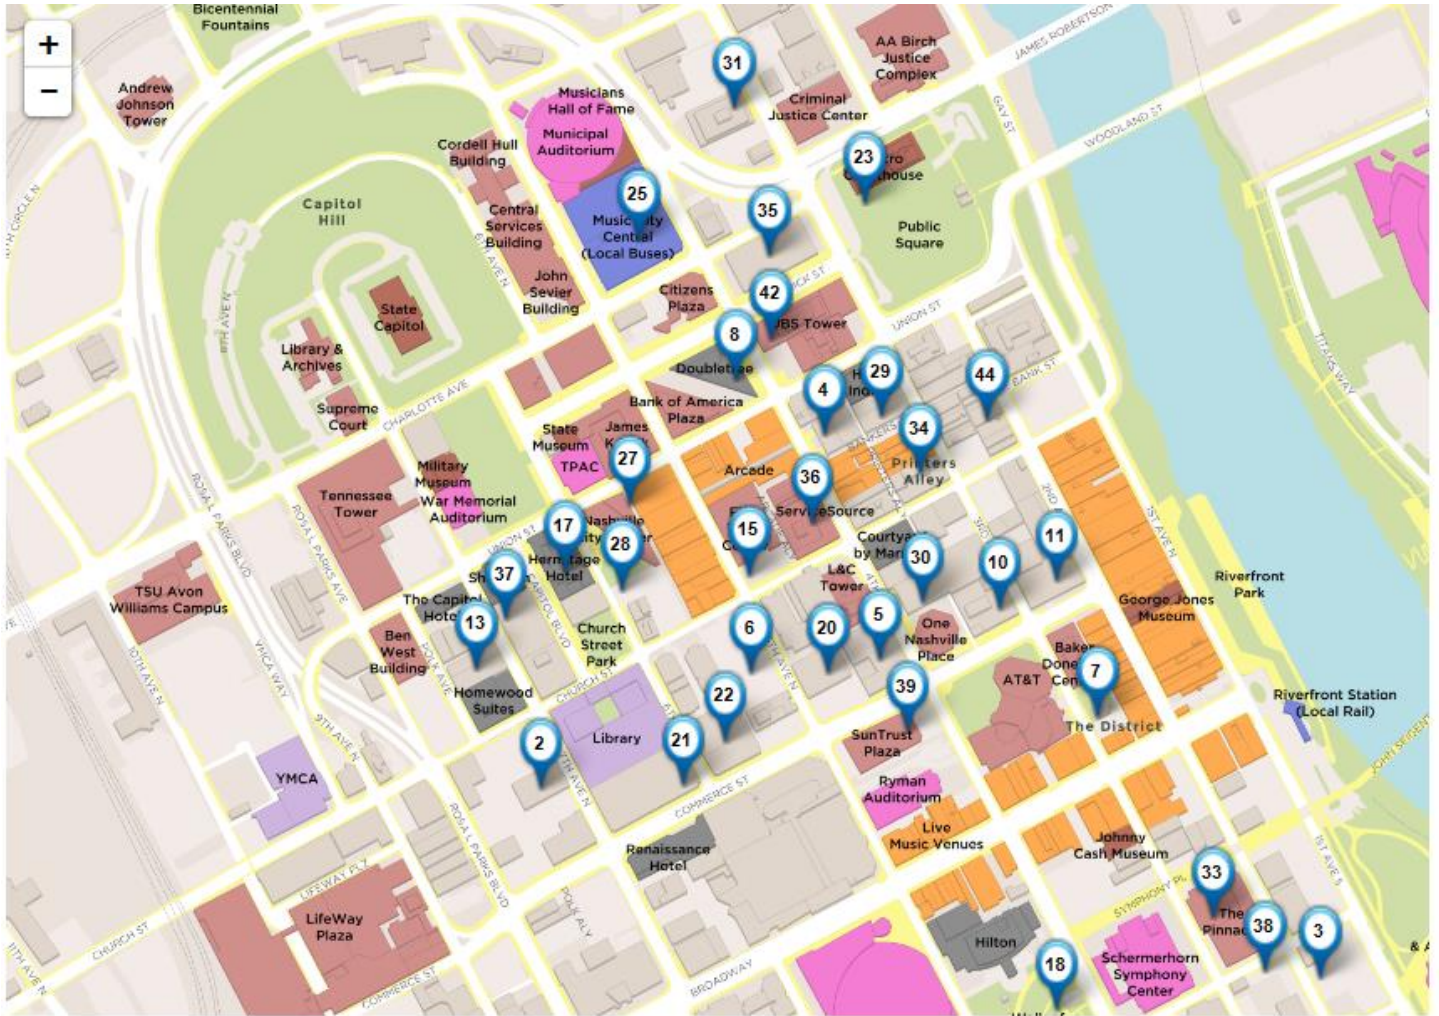

## Nashville Parking Garages around CHB

Map Number	Parking Garage	Rates	Business Hours	Blocks to Cordell	Number of Spaces	Clearance
25	Music City Central 400 Charlotte Premier	\$15 up to 2H \$18 up to 4H \$20 up to 12 H		Across street	429 10 Handicap	7'
35	Public Square Garage 350 Deaderick St Premier	\$20 Daily \$9 Hourly Monthly available		2 cross streets	1069 15 Handicap	6'8"
23	Metro Courthouse / Public Square Garage 101 James Robertson SP+/Nashville Downtown	\$14 Daily \$4 Hourly Night and Weekend \$3 Hourly Monthly available	24/7	3 cross streets	1050	6'8"
31	Parkway Tower 404 James Robertson LAZ Parking	\$12 Daily \$6 Hourly Monthly \$110	24/7	4 cross streets	448	
42	UBS Tower 315 Deadreick St Premier	\$16 Daily \$4 Hourly Monthly available		3 cross streets	192	6'2"
37	Sheraton Hotel 623 Union St LAZ Parking	\$28 Daily \$13 Hourly Monthly \$170	24/7	7 cross streets	415 9 Handicap	
21	Library Garage 151 6th Ave N SP+/Nashville	\$13 Daily \$3 Hourly Monthly \$135		4 cross streets	1033	
29	NCB Garage 217 3rd Ave N Premier	\$15 up to 2 H \$17 until 6 pm \$21 for 12 H		5 cross streets	325	
34	Printers Alley Garage 314 Church St. LAZ Parking	\$20 Daily \$7 first 2 H Monthly \$128		5 cross streets	282 5 Handicap	
2	145 7th Ave N SP+/Nashville	\$5 H \$10 Daily Monthly \$135		6 cross streets	234	
44	Whitefront Garage 205 2nd Ave N Premier	\$13 up to 1 H \$18 up to 4 H \$20 up to 10 H \$35 up to 24 H Monthly available		6 cross streets	157 2 Handicap	6'8"

- <http://www.parkitdowntown.com/maps/interactive-map/garages> used for information gathering

# Nashville Parking Garages around CHB

# Downtown Nashville Garages